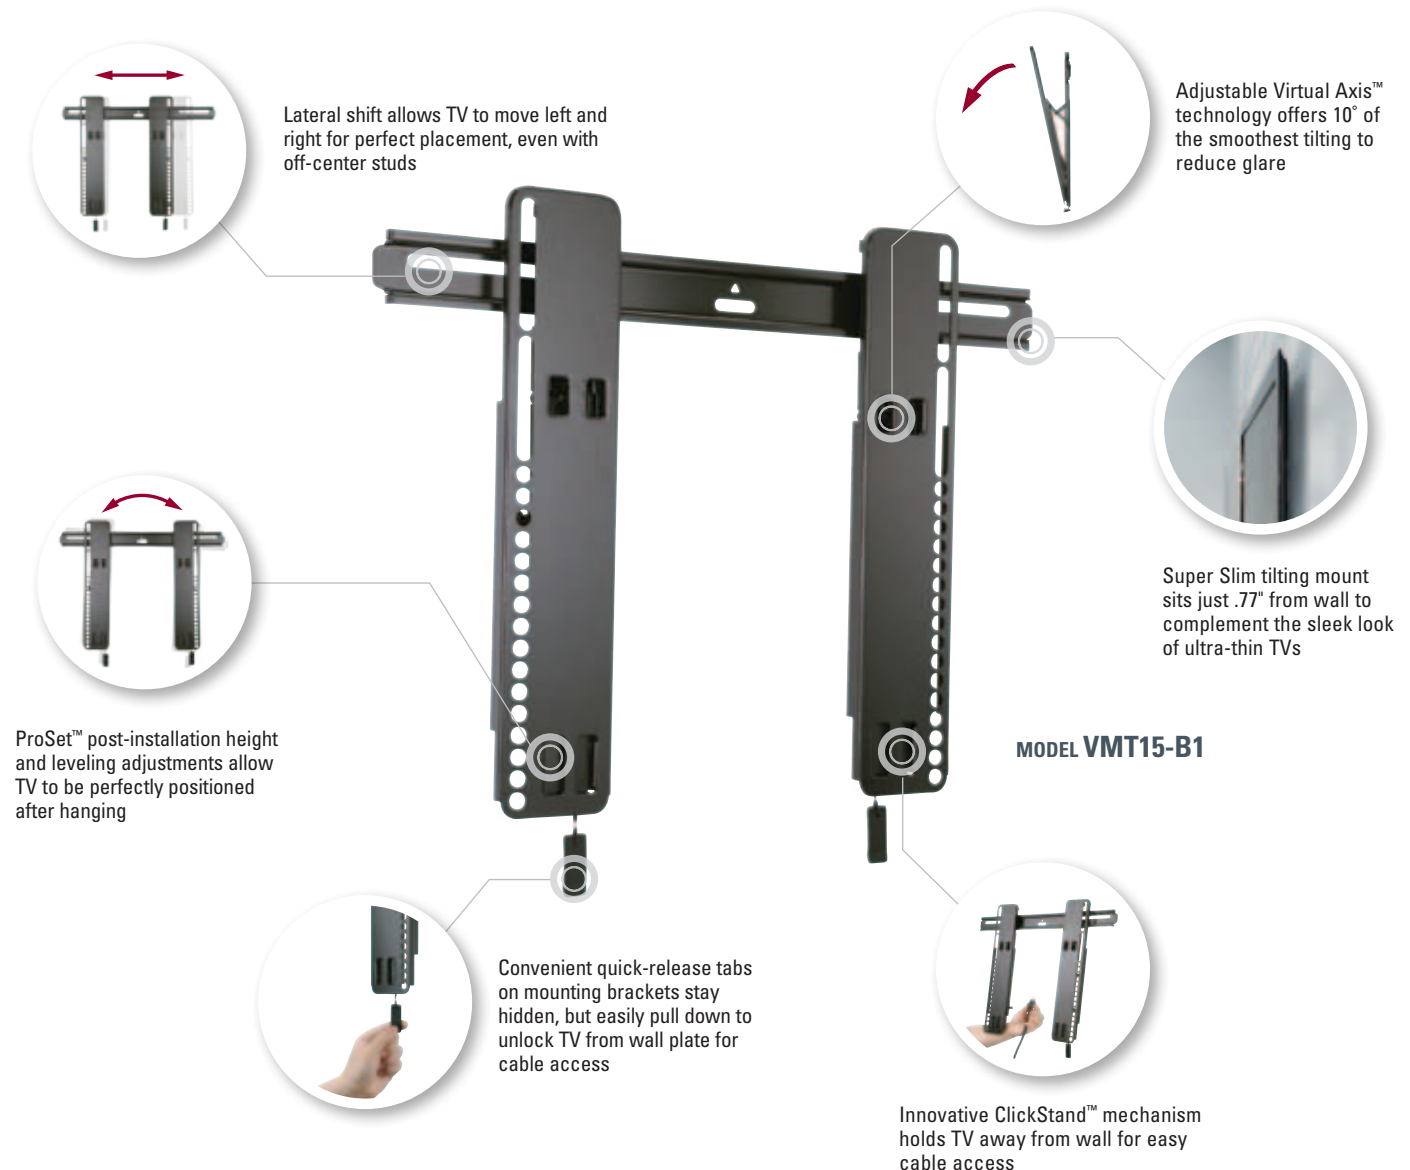

VMT15-B1 shown